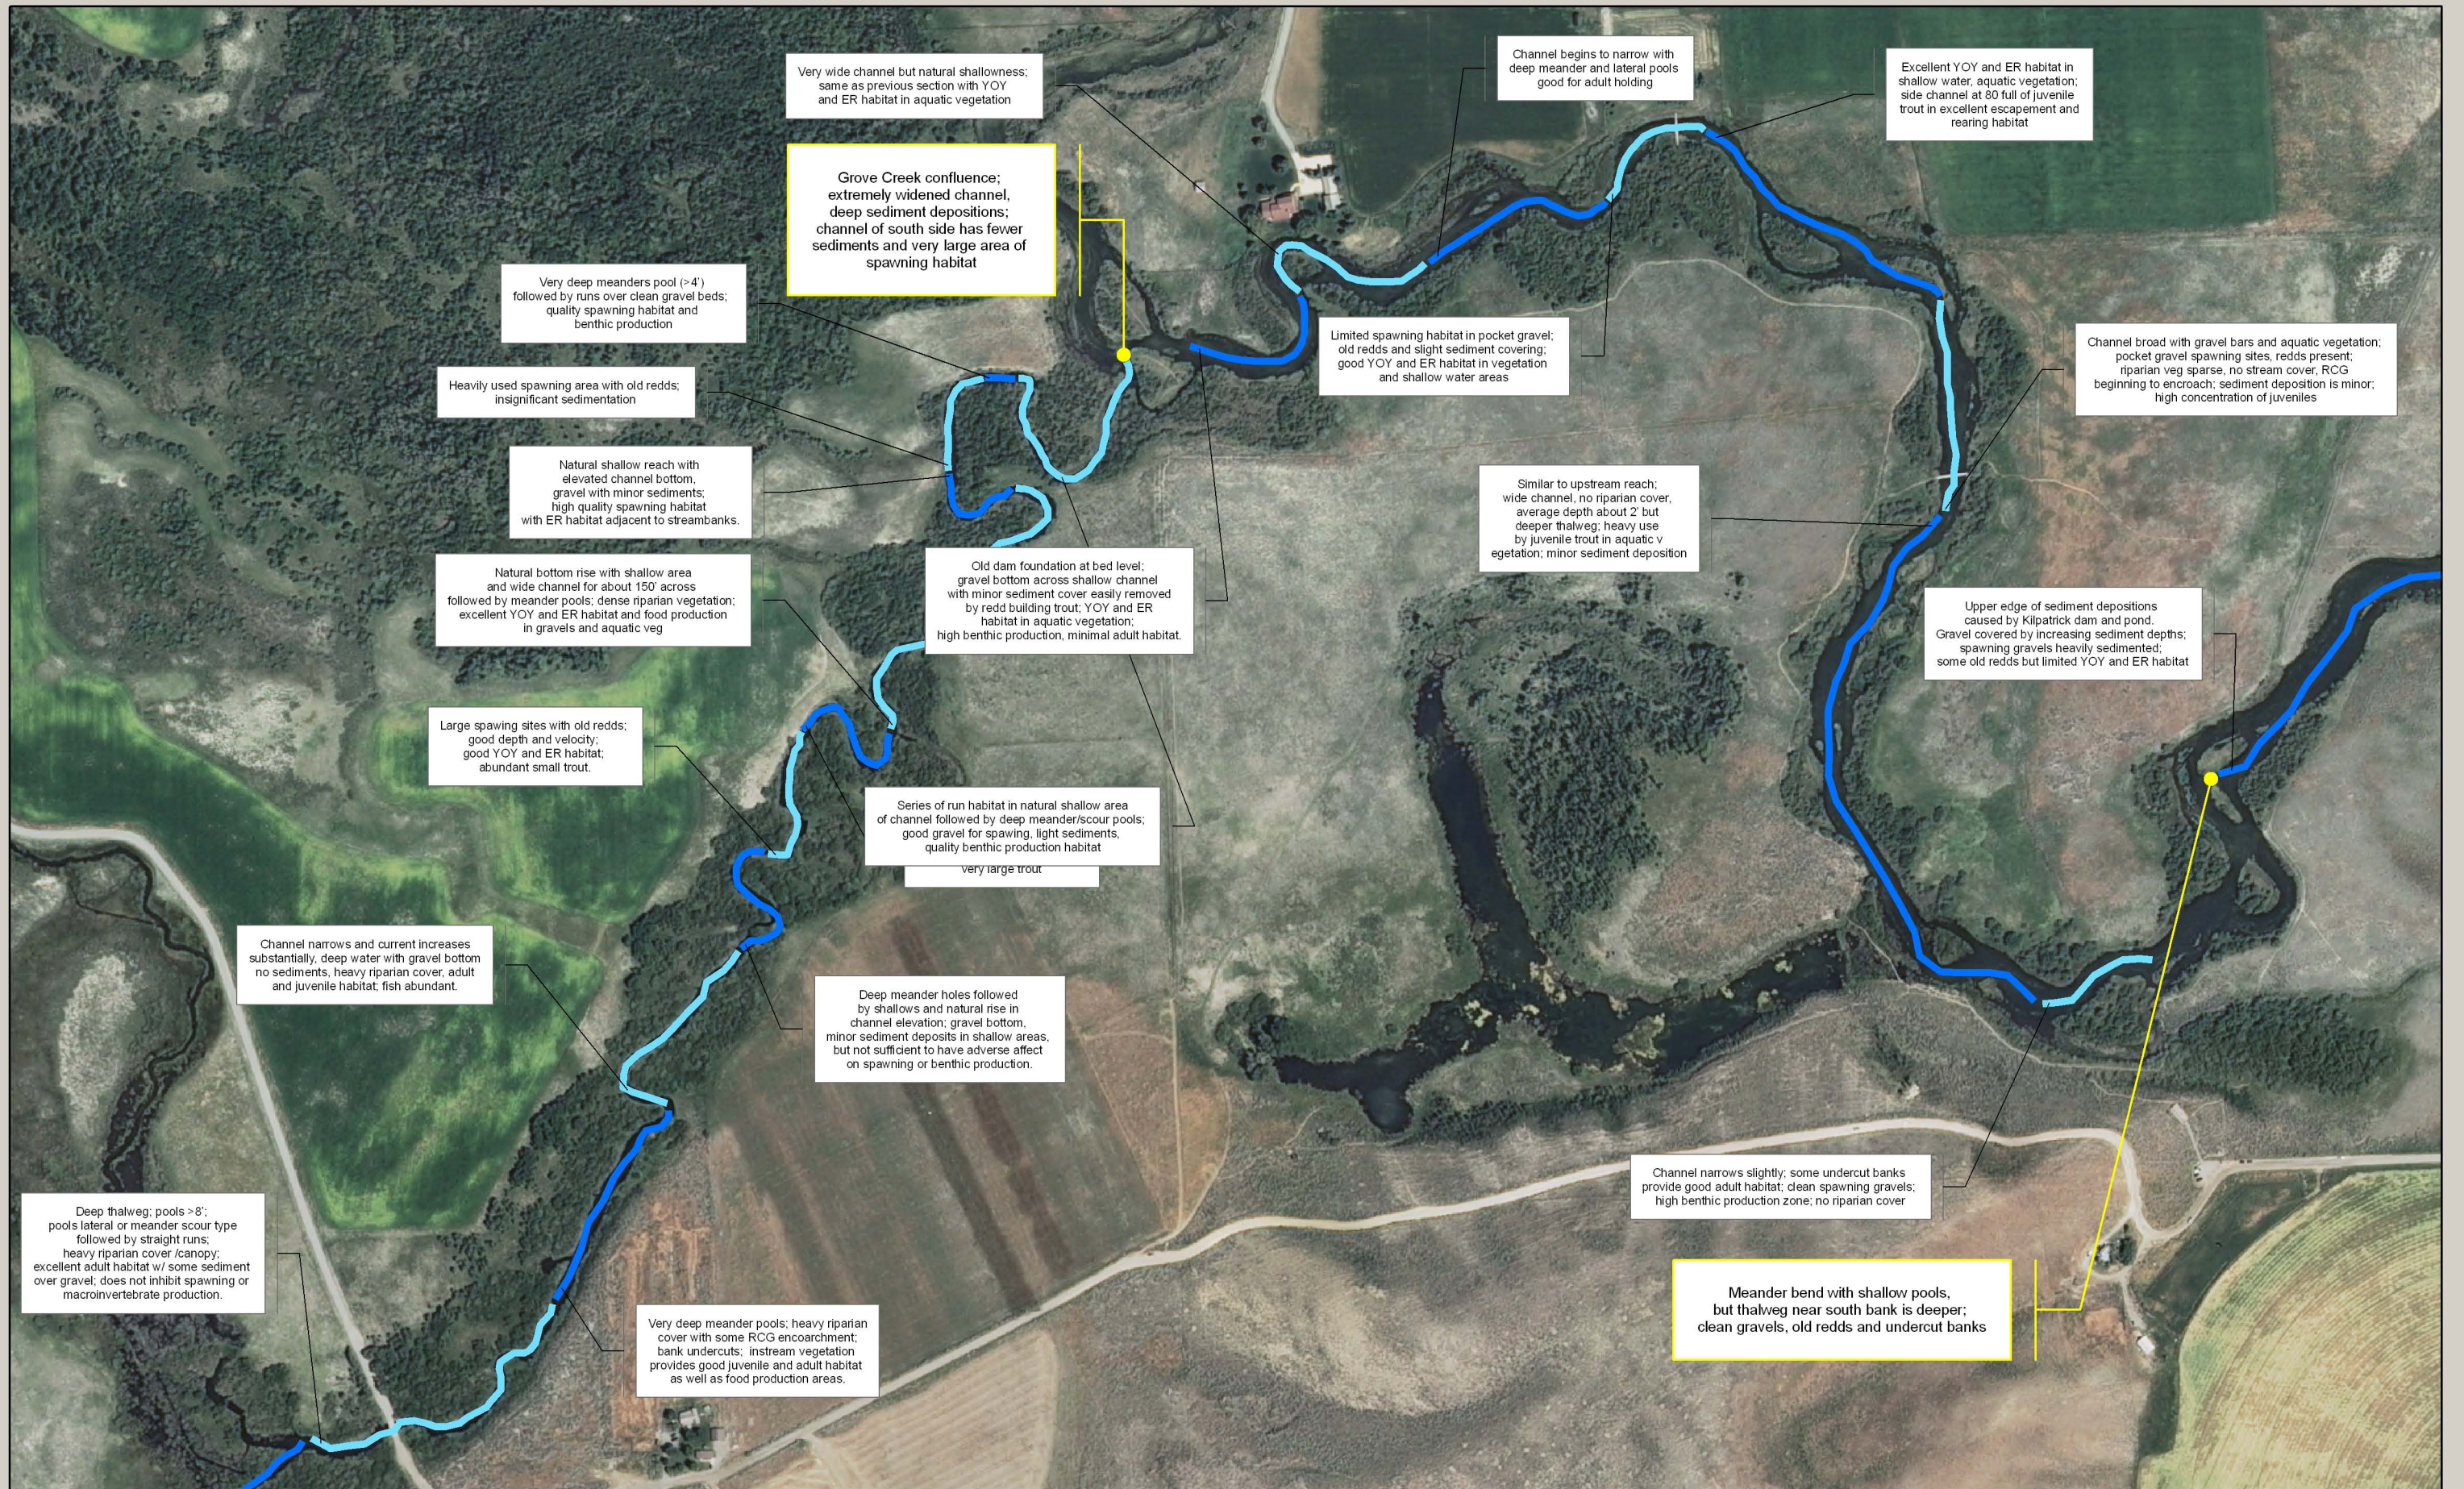

Silver Creek Fish Habitat

Silver Creek Fish Habitat - Map 1

Silver Creek Fish Habitat - Map 2

275 137.5 0 275 Meters

Map provide by: Ecosystem Sciences Foundation