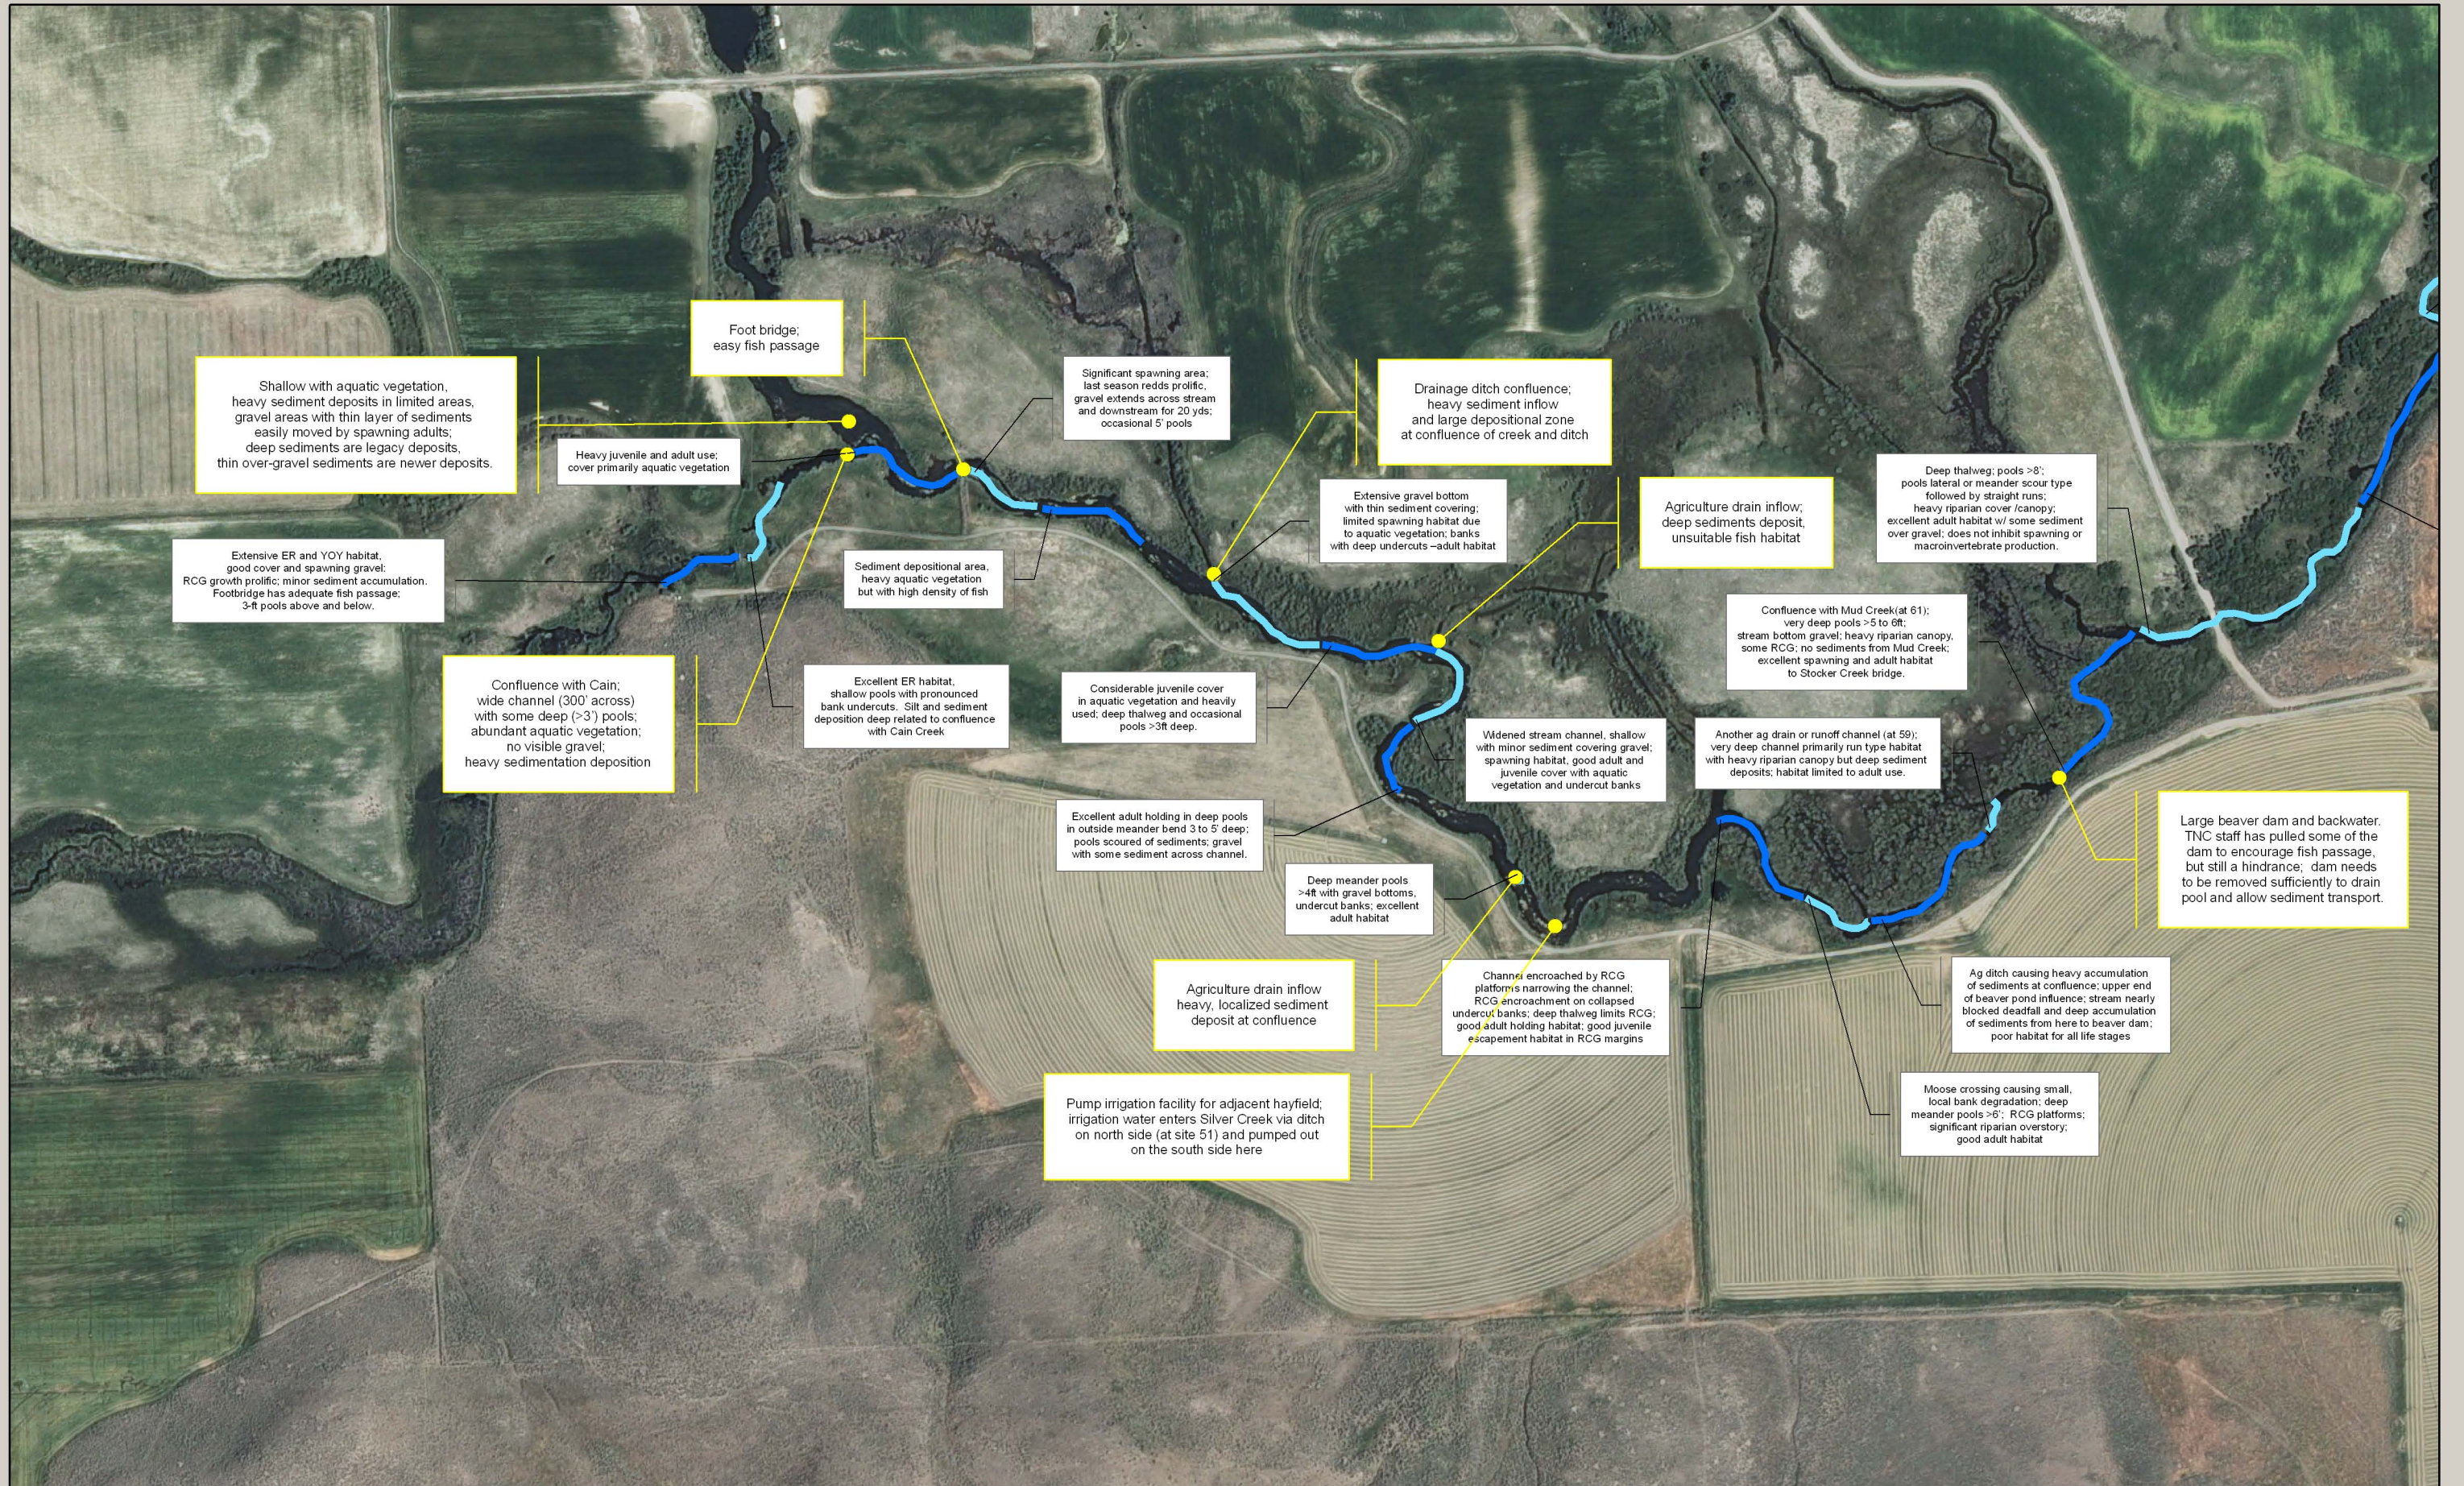

Silver Creek Fish Habitat

Silver Creek Fish Habitat - Map 1

Silver Creek Fish Habitat - Map 2

275 137.5 0 275 Meters

Map provide by: Ecosystem Sciences Foundation